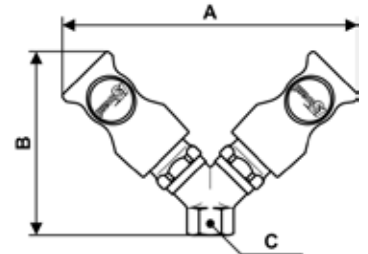

PREVOS1 SAFETY QUICK COUPLINGS - CSI 08

Parallel female thread twin coupler

Profile : ISO 6150C

Min / Max operating pressure 2 / 12 bar	Flow rate at 6 bar 2028 l/min	ID passage 8 mm	Min. / Max temperature -15 / 70 °C
---	---	---------------------------	--

Part number	Female thread	Dim. A (mm)	Dim. B (mm)	Dim. C (mm)
CSI 088102	G3/8	130	83	20
CSI 088103	G1/2	140	90	25